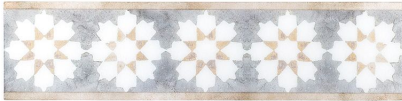

## Chapter 15 - Classic Statuario Manor Border 3" x 12"

### Tile Specs

<b>PART #</b>	15191
<b>PRODUCT NAME</b>	Manor Border 3" x 12"
<b>HEIGHT (IN)</b>	3
<b>WIDTH (IN)</b>	12
<b>UNIT OF MEASURE</b>	each
<b>COVERAGE PER PIECE (SQ FT)</b>	0.25
<b>MATERIAL(S)</b>	White Marble
<b>FINISH</b>	Brushed
<b>THICKNESS (MM)</b>	10
<b>WEIGHT PER UOM (LBS)</b>	1.33
<b>CASE QUANTITY (UOM)</b>	20
<b>WEIGHT PER CASE (LBS)</b>	27.2
<b>SHADING</b>	V2
<b>PRODUCT TYPE</b>	Deco
<b>AVAILABLE COLLECTION(S)</b>	Classic Statuario