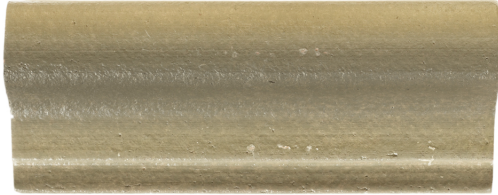

## Chapter 4 - VIA Crown 2" x 5"

### Tile Specs

<b>PART #</b>	41607
<b>PRODUCT NAME</b>	Crown 2" x 5"
<b>HEIGHT (IN)</b>	2
<b>WIDTH (IN)</b>	5
<b>UNIT OF MEASURE</b>	each
<b>COVERAGE PER PIECE (SQ FT)</b>	0.069
<b>MATERIAL(S)</b>	Glazed-Red Body Terra Cotta
<b>FINISH</b>	Satin
<b>THICKNESS (MM)</b>	29
<b>WEIGHT PER UOM (LBS)</b>	0.55
<b>CASE QUANTITY (UOM)</b>	80
<b>WEIGHT PER CASE (LBS)</b>	44
<b>SHADING</b>	V3
<b>PRODUCT TYPE</b>	Trim
<b>AVAILABLE COLLECTION(S)</b>	VIA